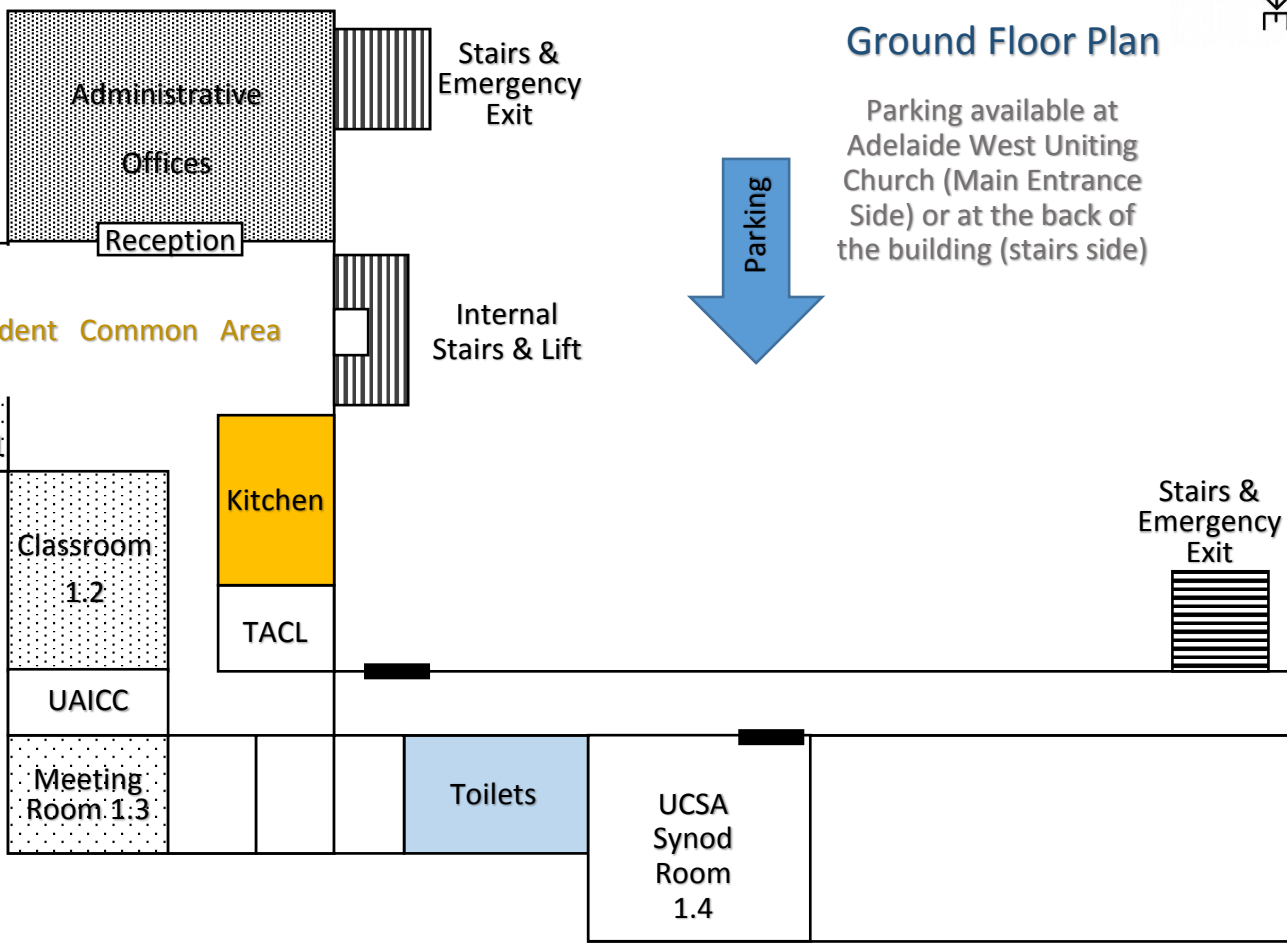

### Ground Floor Plan

Parking available at Adelaide West Uniting Church (Main Entrance Side) or at the back of the building (stairs side)

Main Entrance

Sir Donald Bradman Drive & Adelaide West Uniting Church

### First Floor Plan

Emergency Assembly Point is located at the skate ramp at Adelaide West Uniting Church (Main Entrance Side)